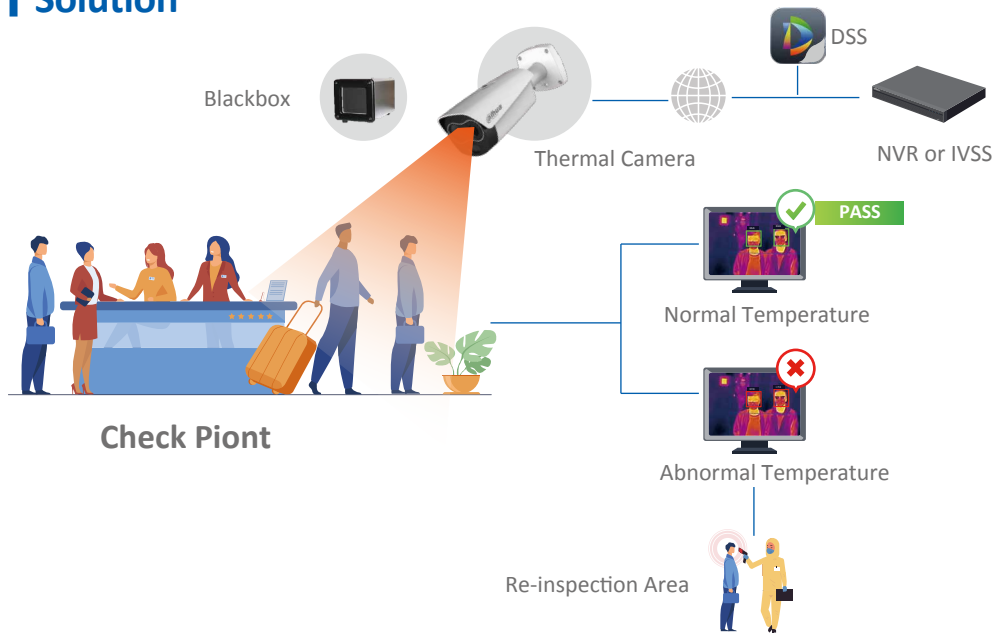

# Dahua Thermal Body Temperature Measurement

Efficient, Visible & Real-time

Dahua Technology launches the industry's latest thermal camera, which is capable of highly accurate body temperature measurement  $\pm 0.3^{\circ}\text{C}$  (with blackbox). With built-in AI algorithm, it can measure multiple persons from up to 3-meter distance, enabling fast and non-contact access.

## Solution

- Accurate temperature measurement, safe and effective
- Non-contact screening, fast pass
- Multi-person measurement, efficient access
- Visual abnormal alert to facilitate back-tracking
- Non-mask detection for the intelligent control